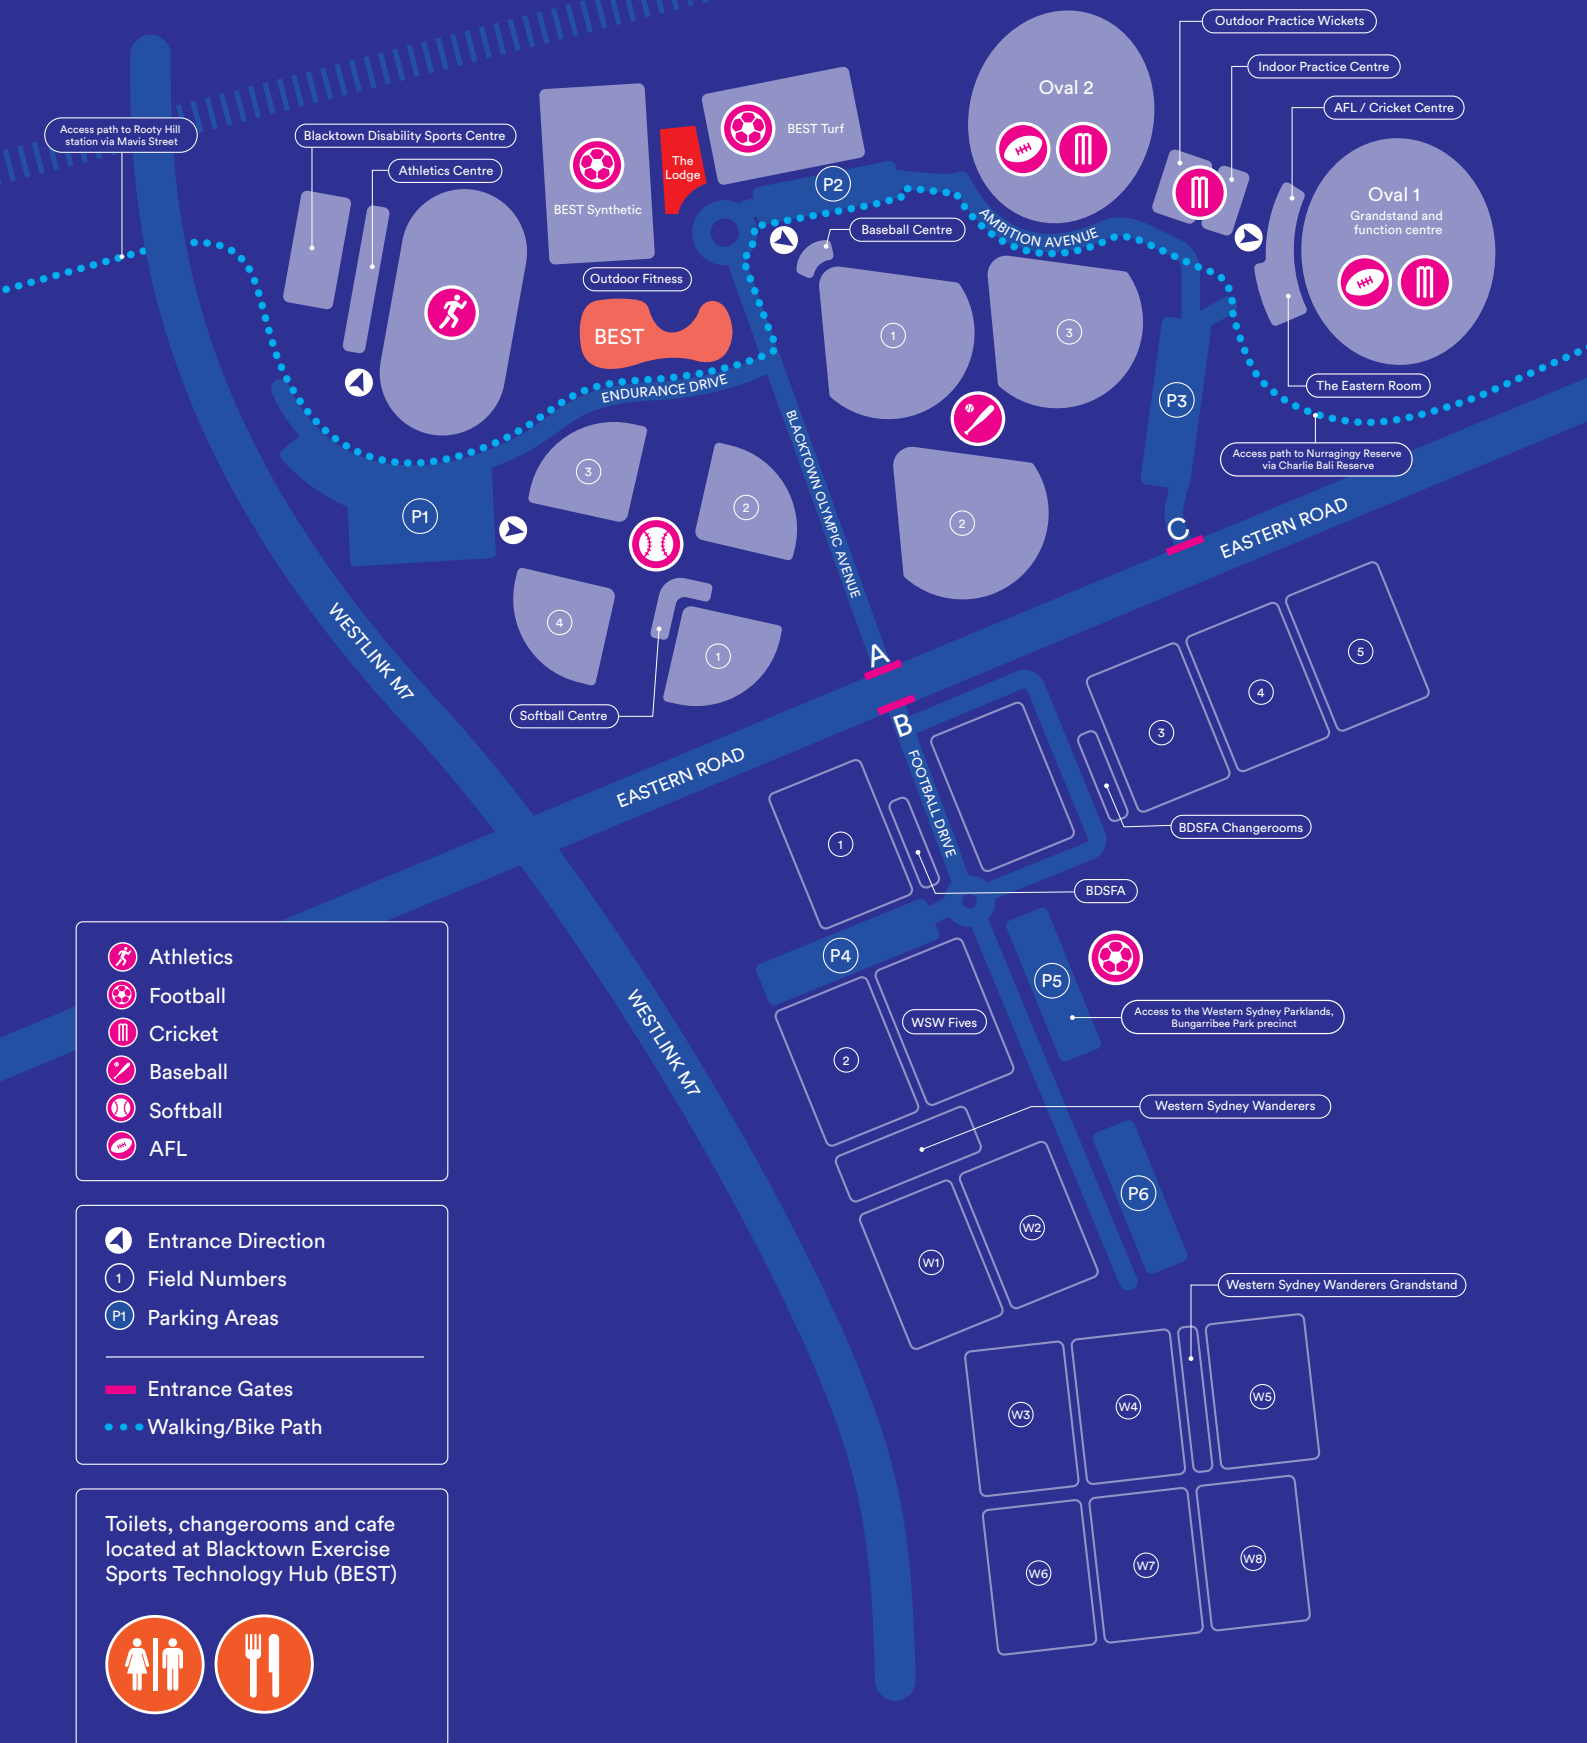

# Blacktown International Sports Park

- Athletics
- Football
- Cricket
- Baseball
- Softball
- AFL

- Entrance Direction
- Field Numbers
- Parking Areas

---

- Entrance Gates
- Walking/Bike Path

Toilets, changerooms and cafe located at Blacktown Exercise Sports Technology Hub (BEST)